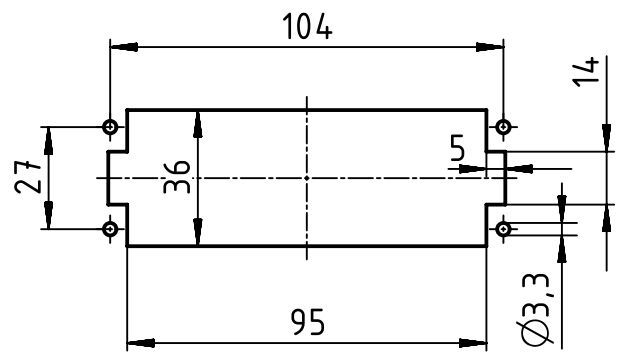

panel cut out (1:2)

	All Dimensions in mm Original Size DIN A4		Scale 1:1		Free size tol.		Ref.			
	All rights reserved Department EL PD - DE		Created by HOLLERT		Inspected by PRIESTER		Standardisation TIEMANNA			
HARTING Electric GmbH & Co. KG D-32339 Espelkamp		Title Han High Temp 24E Screw Male					Date 2016-08-31		State Final Release	
		Type TB					Number 09 33 824 2603		Doc-Key / ECM-Nr. 100620384/UGD/001/A 500000105233	
						Rev. A		Page 1/1		