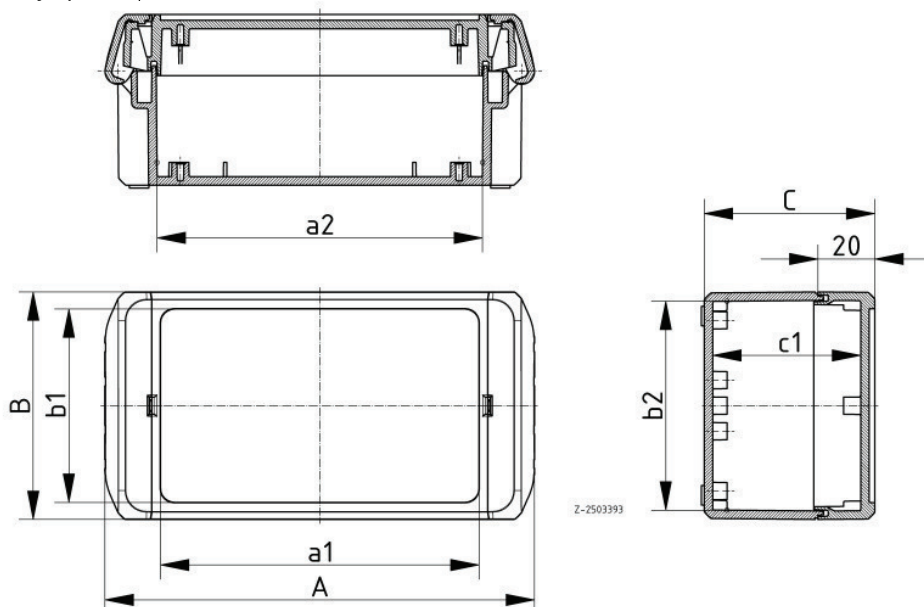

Manually-operated hinges for all other sizes are being prepared.