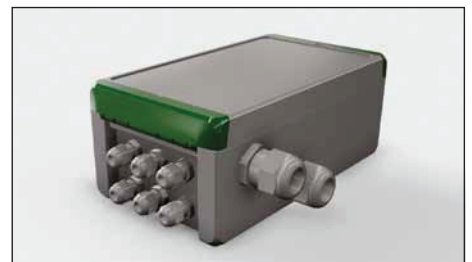

With the hinged quick-release catch, the lid can be opened to the left or right, as required. This simplifies mounting, and allows access to the electronics even during later use.

The blanking plugs allow the hinged side to be selected as required.

The Bocube with a PC UL 94 V0 crystal-clear lid is ideal for use as a display enclosure because it provides a permanent view of the front panel.

Rectangular front panels can be mounted in the base by using distance bolts.

Bocube is a mono-material plastic enclosure, so it is especially suitable for recycling.

There are very few parts, so this series of enclosures is very easy to assemble.

Bocube has a rectangular mounting space for grooved PCBs and rectangular mounting panels. These can be mounted in the lid and the base.