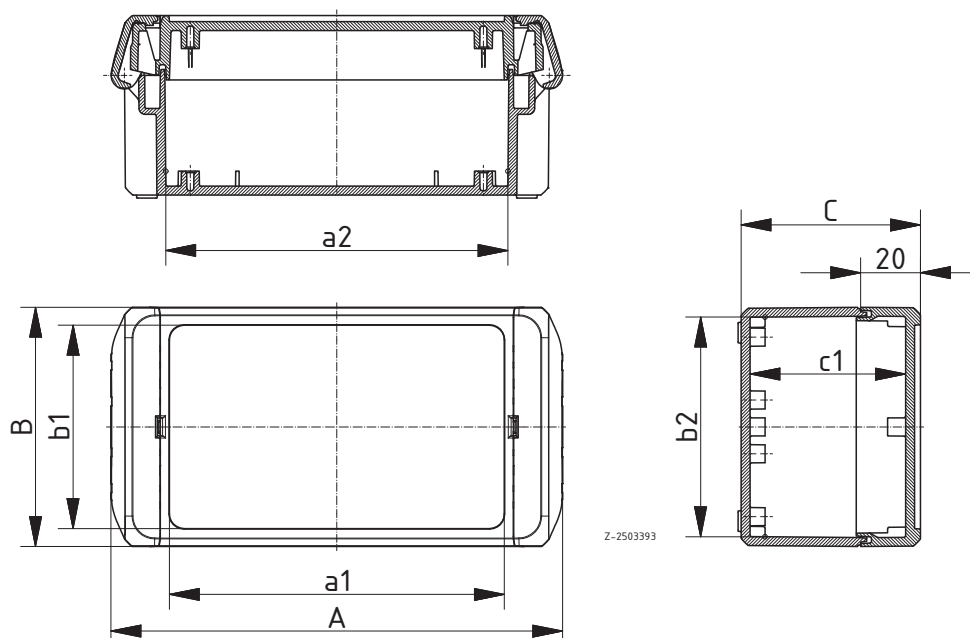

Scope of delivery: Lid and base, hinged quick-release catches

Note: Material shrinkage may result in ABS enclosures being approx. 0.1 – 0.25 % larger.

For accessories, see following pages.

Bocube

NEW!

Flat design available!