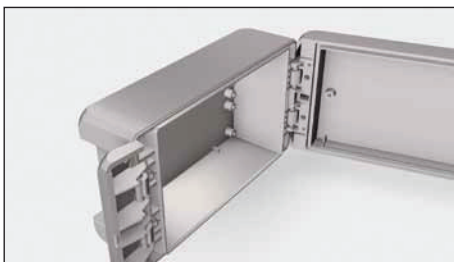

Welcome to BOPLA City!

In the lid the enclosures have an area recessed by 2 mm for the mounting of membrane keypads (exception: B 080805, 0.5 mm).

By using the hinged quick-release catch, the enclosures can easily be closed by hand – use a standard screwdriver to open (size 3).

Instead of the hinged quick-release catch, the enclosures can be screwed – suitable screws are available as accessories and are concealed by the hinged catch.

The hinged quick-release catch ensures that the lid cannot be lost.

With the hinged quick-release catch, the lid can be opened to the left or right, as required. This simplifies mounting, and allows access to the electronics even during later use.

The blanking plugs allow the hinged side to be selected as required.

The Bocube with a PC UL 94 V0 crystal-clear lid is ideal for use as a display enclosure because it provides a permanent view of the front panel.

Rectangular front panels can be mounted in the base by using distance bolts.