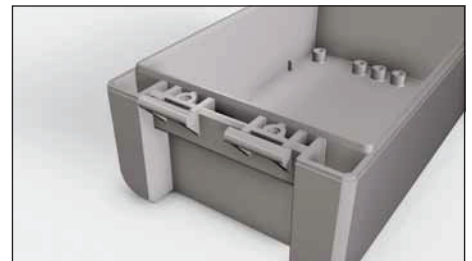

Instead of the hinged quick-release catch, the enclosures can be screwed – suitable screws are available as accessories and are concealed by the hinged catch.

The hinged quick-release catch ensures that the lid cannot be lost.

With the hinged quick-release catch, the lid can be opened to the left or right, as required. This simplifies mounting, and allows access to the electronics even during later use.

The blanking plugs allow the hinged side to be selected as required.

The Bocube with a PC UL 94 V0 crystal-clear lid is ideal for use as a display enclosure because it provides a permanent view of the front panel.

Rectangular front panels can be mounted in the base by using distance bolts.