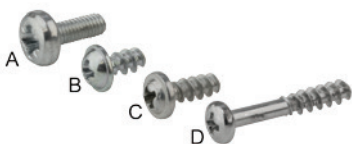

Sets of screws

Model	Order no.	Note
B FP-SHR	96700000	A (for fixing front panels)
B M-SHR 0808	96600000	B (for fixing mounting panels B M 0808)
B M-SHR	96600010	C (for fixing mounting panels B M 1008-2617)
B SHR	96300000	D (for optional screwing of enclosures)

Scope of delivery: PU = 4 pcs. (exception: B M-SHR 0808, PU = 2 pcs)

Distance bolts

Model	Order no.	Note
DIBLZ AK 30x5/IM3/28	96728000	ND = 2.4-2.6, for B 6
DIBLZ AK 30x7/IM3/26	96726000	ND = 2.4-2.6, for B .....6 if a mounting plate is used
DIBLZ AK 30x5/IM3/58	96758000	ND = 2.4-2.6, for B 9
DIBLZ AK 30x7/IM3/56	96756000	ND = 2.4-2.6, for B .....9 if a mounting plate is used

Scope of delivery: PU = 4 pieces

Note: ND = boss internal diameter