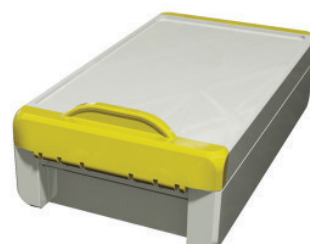

Manually-operated hinges for all other sizes are being prepared.