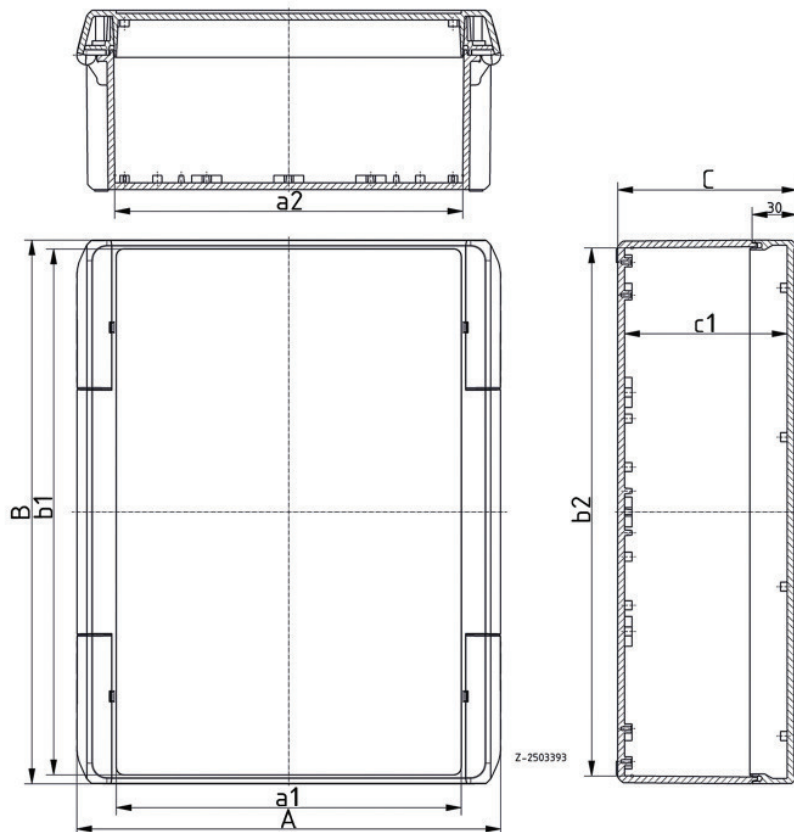

Welcome to BOPLA City!

Bocube **NEW!**

Flat design available!

Bocube enclosures, ABS

Model	Order no.	A	B	C	a1	a2	b1	b2	c1	Colour
B 140804 ABS 7035	96033145	151	80	40	112	68	114,8	73,8	32	Light grey
B 140804 ABS 7024	96033144	151	80	40	112	68	114,8	73,8	32	Graphite grey
B 180806 ABS 7035	96034125	191	80	60	152	68	154,4	73,4	52	Light grey
B 180806 ABS 7024	96034124	191	80	60	152	68	154,4	73,4	52	Graphite grey
B 181304 ABS 7035	96034245	191	125	40	152	113	154,6	118,8	32	Light grey
B 181304 ABS 7024	96034244	191	125	40	152	113	154,6	118,8	32	Graphite grey
B 181306 ABS 7035	96034225	191	125	60	152	113	154,4	118,4	52	Light grey
B 181306 ABS 7024	96034224	191	125	60	152	113	154,4	118,4	52	Graphite grey
B 181309 ABS 7035	96034235	191	125	90	152	113	154,1	117,9	82	Light grey
B 181309 ABS 7024	96034234	191	125	90	152	113	154,1	117,9	82	Graphite grey
B 221304 ABS 7035	96035245	231	125	40	192	113	194,6	118,8	32	Light grey
B 221304 ABS 7024	96035244	231	125	40	192	113	194,6	118,8	32	Graphite grey
B 261704 ABS 7035	96036345	271	170	40	232	158	234,8	163,8	31,5	Light grey
B 261704 ABS 7024	96036344	271	170	40	232	158	234,8	163,8	31,5	Graphite grey
B 273612 ABS 7035	96037665	284	364	120	231	352	233,1	353,5	109	Light grey
B 273612 ABS 7024	96037664	284	364	120	231	352	233,1	353,5	109	Graphite grey

Scope of delivery: Lid and base, hinged quick-release catches

Note: Material shrinkage may result in ABS enclosures being approx. 0.1– 0.25% larger.
For accessories, see following pages.

Enclosure B 273126 is closed by 4 corner hinges.

Wall brackets are being prepared.