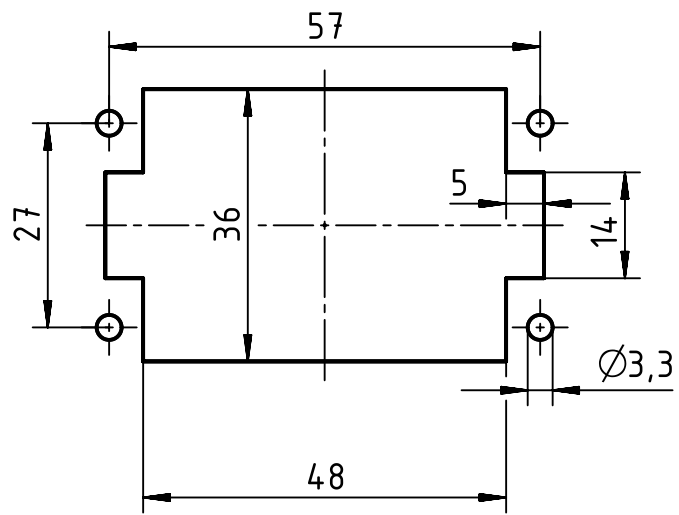

panel cut out

	All Dimensions in mm Original Size DIN A4		Scale 1:1	Free size tol.		Ref.	
						Sub.	
	All rights reserved		Created by MOELLERLI	Inspected by RUETERA	Standardisation TIEMANNA	Date 2016-04-11	State Final Release
	Department EL PD - DE		Title Han 10ES Press - M			Doc-Key / ECM-Nr. 100622481/UGD/001/B 500000103088	
HARTING Electric GmbH & Co. KG D-32339 Espelkamp			Type TB	Number 09 33 010 2648		Rev. B	Page 1/1