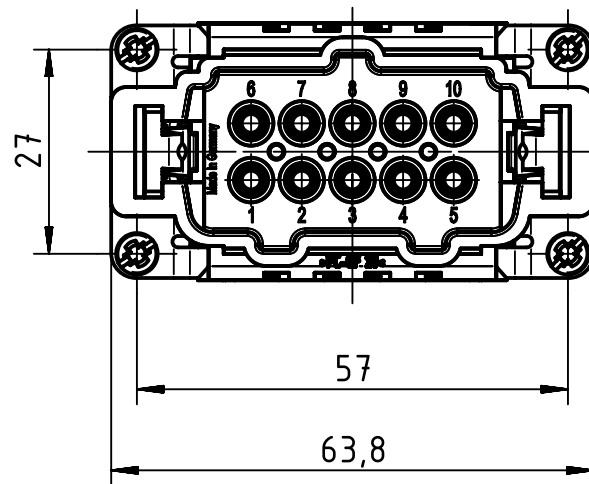

panel cut out

	All Dimensions in mm Original Size DIN A4		Scale 1:1	Free size tol.		Ref.	
						Sub.	
	All rights reserved		Created by MOELLERLI	Inspected by RUETERA	Standardisation TIEMANNA	Date 2016-04-11	State Final Release
	Department EL PD - DE		Title Han 10ES Press - M			Doc-Key / ECM-Nr. 100622481/UGD/001/B 500000103088	
HARTING Electric GmbH & Co. KG D-32339 Espelkamp			Type TB	Number 09 33 010 2648		Rev. B	Page 1/1