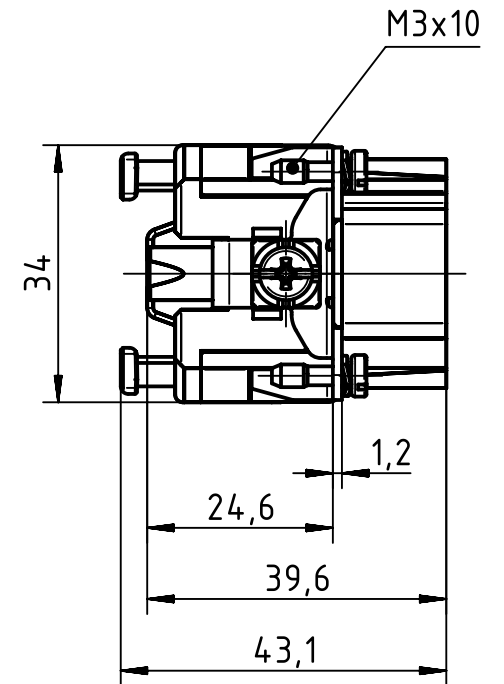

panel cut out

	All Dimensions in mm Original Size DIN A4		Scale 1:1	Free size tol.		Ref.	
						Sub.	
	All rights reserved		Created by MOELLERLI	Inspected by RUETERA	Standardisation TIEMANNA	Date 2016-04-11	State Final Release
	Department EL PD - DE		Title Han 10ES Press - M			Doc-Key / ECM-Nr. 100622481/UGD/001/B 500000103088	
HARTING Electric GmbH & Co. KG D-32339 Espelkamp			Type TB	Number 09 33 010 2648		Rev. B	Page 1/1