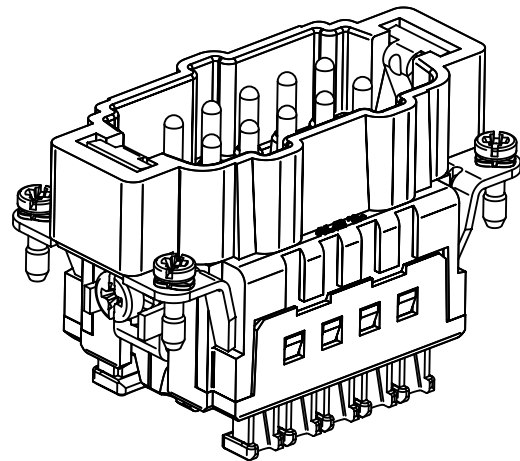

panel cut out

	All Dimensions in mm Original Size DIN A4		Scale 1:1	Free size tol.		Ref.	
						Sub.	
	All rights reserved		Created by MOELLERLI	Inspected by RUETERA	Standardisation TIEMANNA	Date 2016-04-11	State Final Release
	Department EL PD - DE		Title Han 10ES Press - M			Doc-Key / ECM-Nr. 100622481/UGD/001/B 500000103088	
HARTING Electric GmbH & Co. KG D-32339 Espelkamp			Type TB	Number 09 33 010 2648		Rev. B	Page 1/1