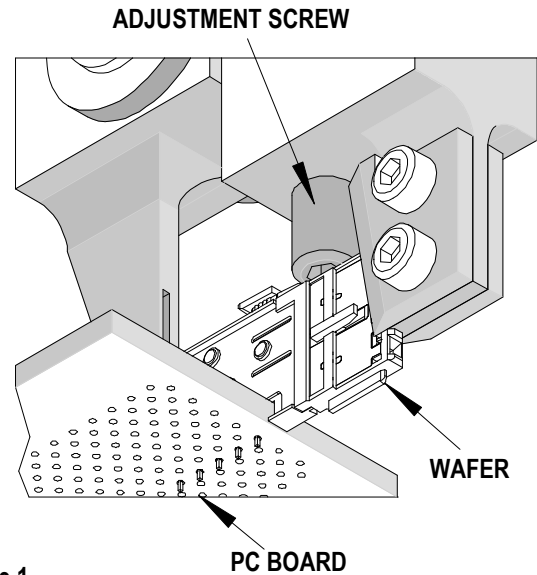

Description:

The tool is approximately 203mm (8 in.) long by 51mm (2 in.) wide (closed) by 2 mm (1 in.) thick and weighs .48 kg (1 lb)

OPERATION:

Before removing individual wafers from a VHDM® or VHDM® HSD* Daughtercard header assembly, you must first remove the stiffener. Use the *Stiffener Removal Tool* order no. 62201-6200. After removing the stiffener, identify the wafer that needs to be replaced.

NOTE: Marking the defective wafer with white correction fluid or other similar material will aid in the removal process.

1. Position the wafer removal tool over the defective wafer with the toothed jaw and separators located over the pin end of the wafer and the slotted jaw over the nubs on the other end of the wafer. The adjustment screw should be set so that it rests on top of the wafers. This assists in the proper location of the jaws for different sized wafers. See Figure 1.
2. While holding the tool in position over the wafer, squeeze the handles until the separator blades on the toothed jaw separate the defective wafer from the adjacent wafers and the opposing jaws clamp the wafer.
3. While applying pressure to the handles, pull straight up until the wafer slips out of the assembly. It may be necessary to also remove and replace adjacent wafers as they are easily damaged in the process of removal.
4. See 62201-0999 VHDM® and VHDM® HSD* *Installation Tooling Manual* for additional repair tools and information.