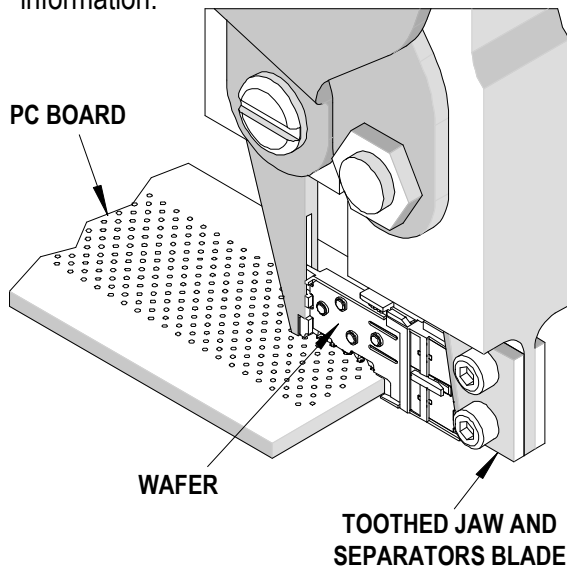

NOTE: Marking the defective wafer with white correction fluid or other similar material will aid in the removal process.

1. Position the wafer removal tool over the defective wafer with the toothed jaw and separators located over the pin end of the wafer and the slotted jaw over the nubs on the other end of the wafer. The adjustment screw should be set so that it rests on top of the wafers. This assists in the proper location of the jaws for different sized wafers. See Figure 1.
2. While holding the tool in position over the wafer, squeeze the handles until the separator blades on the toothed jaw separate the defective wafer from the adjacent wafers and the opposing jaws clamp the wafer.
3. While applying pressure to the handles, pull straight up until the wafer slips out of the assembly. It may be necessary to also remove and replace adjacent wafers as they are easily damaged in the process of removal.
4. See 62201-0999 VHDM® and VHDM® HSD* *Installation Tooling Manual* for additional repair tools and information.