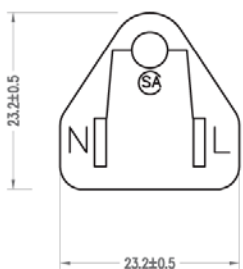

1

2

3

4

5

6

7

A

A

B

B

C

C

D

D

E

E

F

F

G

G

H

H