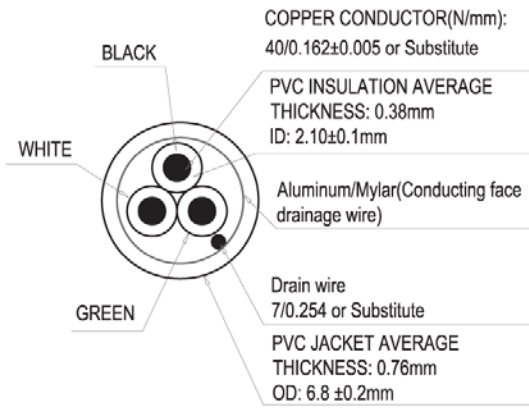

E

F

F

G

G

H

H

Material:

- SVT 3x18AWG(0.824MM<sup>2</sup>) VW-1 Shielded, 105° 300V
- Jacket Color: Black
- E- Green; L- Black; N- White

Electrical Test :

- 100% Open & Short Testing
- Insulation Resistance : 100meg-ohm(Min.)
- Voltage : 500V DC / 1 Min.

Unit: mm

Scale	Free						Date	Name	Title
TOLERANCE						Drawn	27.12.11	Chappell	Power cord - Plug ⇄ Open End SVT, 18AWG, 105°C, Shielded, 1 meter
X.	±X					Approved	21.06.13	Groll	ASSMANN WSW-No.
X.X	±X								AK500-OE-7-1
X.XX	±X								Drawing-No.
DIM	TOL								
X.°	±X°	①	Updated all information	21.06.13	Wilson				rev01
X.X°	±X°							Replace	Sheet
Angle	TOL	Id.	Modification	Date	Name	<small>1840 W. Drake Drive, Suite 101 • Tempe, AZ 85283 Toll Free: 1-877-277-6266 • Email: info@assmann.us</small>			1/1