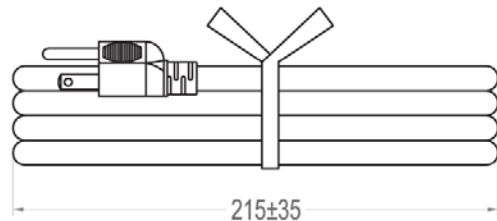

1

2

3

4

5

6

7

A

A

B

B

C

C

D

D

E

E

F

F

G

G

H

H

Material:

- SVT 3x18AWG(0.824MM²) VW-1 Shielded, 105° 300V
- Jacket Color: Black
- E- Green; L- Black; N- White

Electrical Test :

- 100% Open & Short Testing
- Insulation Resistance : 100meg-ohm(Min.)
- Voltage : 500V DC / 1 Min.

Unit: mm

Scale	Free						Date	Name	Title
TOLERANCE						Drawn	27.12.11	Chappell	Power cord - Plug ⇄ Open End SVT, 18AWG, 105°C, Shielded, 1 meter
X.	±X					Approved	21.06.13	Groll	ASSMANN WSW-No.
X.X	±X								AK500-OE-7-1
X.XX	±X								Drawing-No.
DIM	TOL								
X.°	±X°	①	Updated all information	21.06.13	Wilson				rev01
X.X°	±X°							Replace	Sheet
Angle	TOL	Id.	Modification	Date	Name	1840 W. Drake Drive, Suite 101 • Tempe, AZ 85283 Toll Free: 1-877-277-6266 • Email: info@assmann.us			1/1

1

2

3

4

5

6

7