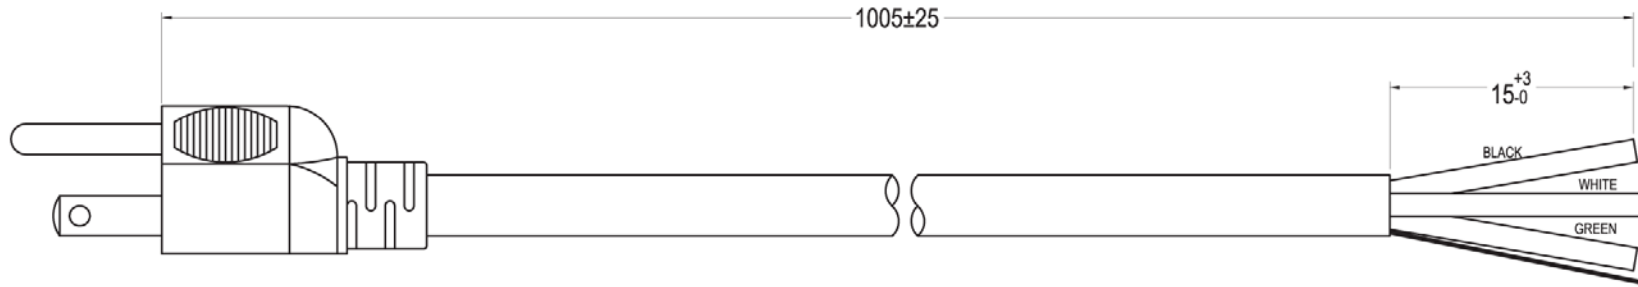

1

2

3

4

5

6

7

A

A

B

B

C

C

D

D

E

E

F

F

G

G

H

H

Material:

- SVT 3x18AWG(0.824MM²) VW-1 Shielded, 105° 300V
- Jacket Color: Black
- E- Green; L- Black; N- White

Electrical Test :

- 100% Open & Short Testing
- Insulation Resistance : 100meg-ohm(Min.)
- Voltage : 500V DC / 1 Min.

Unit: mm

Scale	Free						Date	Name	Title
TOLERANCE						Drawn	27.12.11	Chappell	Power cord - Plug ⇄ Open End SVT, 18AWG, 105°C, Shielded, 1 meter
X.	±X					Approved	21.06.13	Groll	ASSMANN WSW-No.
X.X	±X								AK500-OE-7-1
X.XX	±X								Drawing-No.
DIM	TOL								
X.°	±X°	①	Updated all information	21.06.13	Wilson				rev01
X.X°	±X°							Replace	Sheet
Angle	TOL	Id.	Modification	Date	Name	1840 W. Drake Drive, Suite 101 • Tempe, AZ 85283 Toll Free: 1-877-277-6266 • Email: info@assmann.us			1/1

1

2

3

4

5

6

7