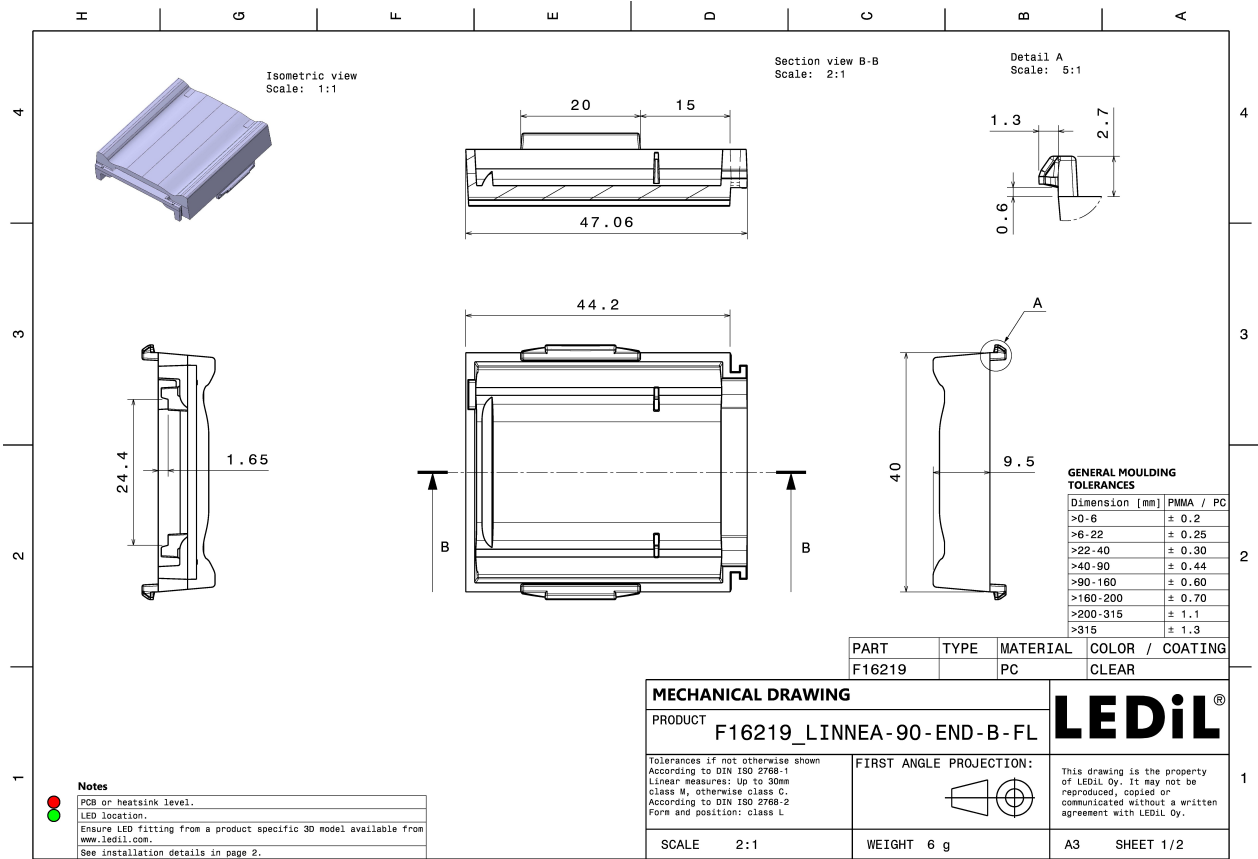

LINNEA-90-END-B-FL

Long, female end cap compatible with LINNEA-90-B

TECHNICAL SPECIFICATIONS:

Dimensions	40 mm
Height	9.5 mm
Fastening	clips
Colour	clear
Box size	398 x 298 x 265 mm
Box weight	7.9 kg
Quantity in Box	972 pcs
ROHS compliant	yes ⓘ

MATERIAL SPECIFICATIONS:

Component	Type	Material	Colour
LINNEA-90-END-B-FL	Accessory	PC	clear

GENERAL INFORMATION:

NOTE: The typical beam angle will be changed by different color, chip size and chip position tolerance. The typical total beam angle is the full angle measured where the luminous intensity is half of the peak value.