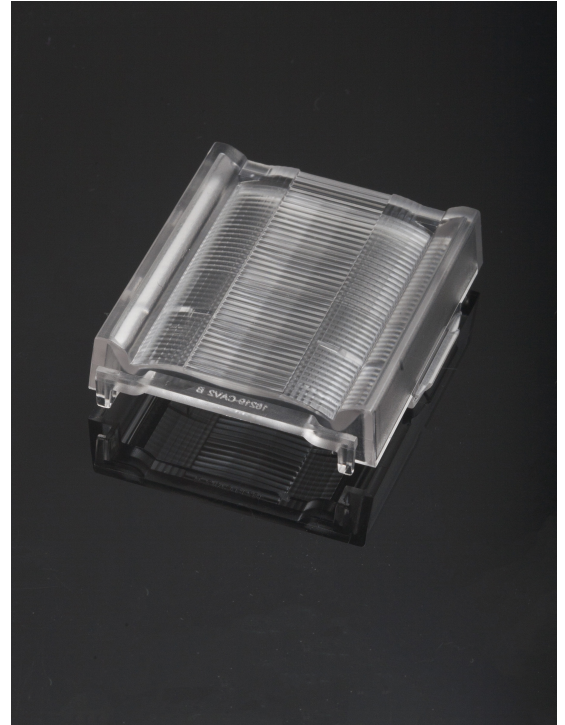

LINNEA-90-END-B-FL

Long, female end cap compatible with LINNEA-90-B

TECHNICAL SPECIFICATIONS:

Dimensions	40 mm
Height	9.5 mm
Fastening	clips
Colour	clear
Box size	398 x 298 x 265 mm
Box weight	7.9 kg
Quantity in Box	972 pcs
ROHS compliant	yes ⓘ

MATERIAL SPECIFICATIONS:

Component	Type	Material	Colour
LINNEA-90-END-B-FL	Accessory	PC	clear

GENERAL INFORMATION:

NOTE: The typical beam angle will be changed by different color, chip size and chip position tolerance. The typical total beam angle is the full angle measured where the luminous intensity is half of the peak value.