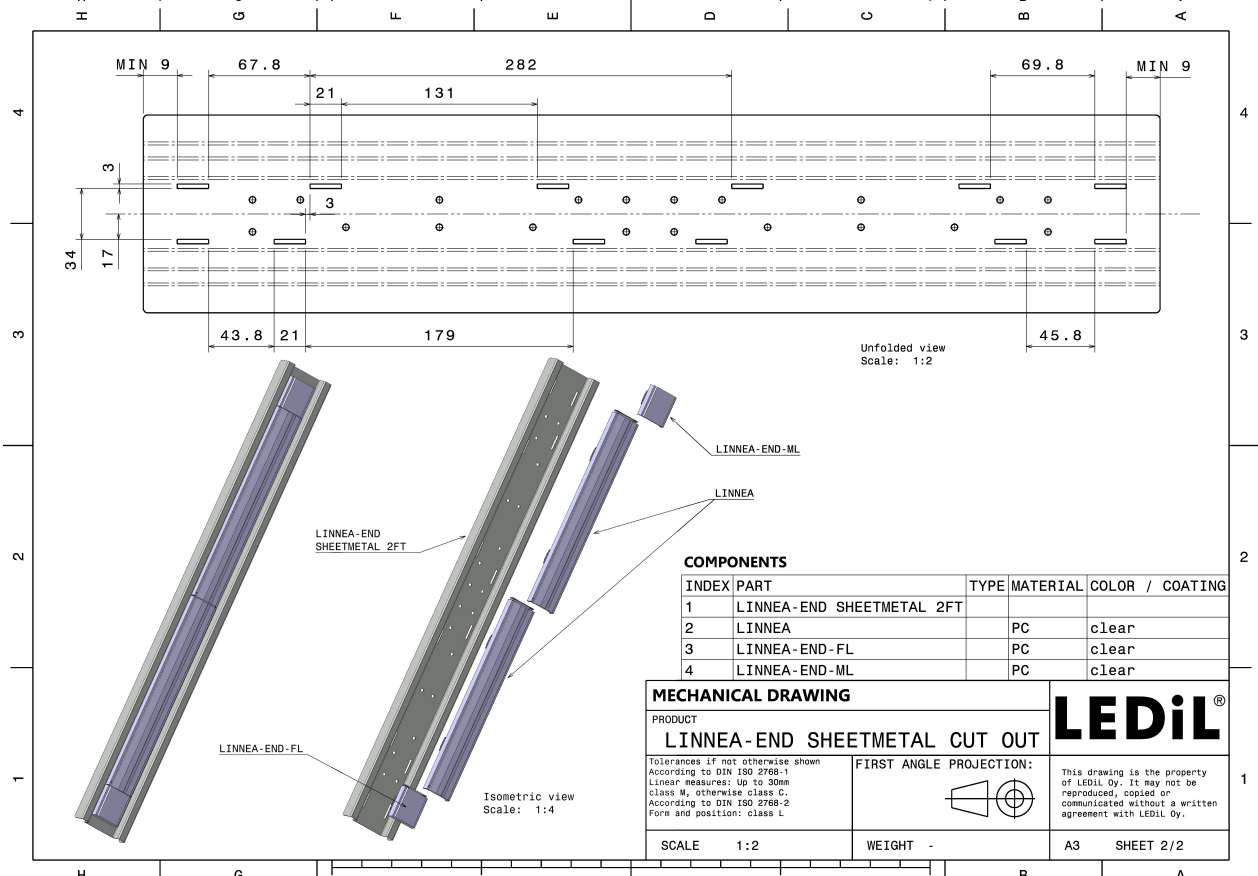

LINNEA-90-END-B-FL

Long, female end cap compatible with LINNEA-90-B

TECHNICAL SPECIFICATIONS:

Dimensions	40 mm
Height	9.5 mm
Fastening	clips
Colour	clear
Box size	398 x 298 x 265 mm
Box weight	7.9 kg
Quantity in Box	972 pcs
ROHS compliant	yes ⓘ

MATERIAL SPECIFICATIONS:

Component	Type	Material	Colour
LINNEA-90-END-B-FL	Accessory	PC	clear

GENERAL INFORMATION:

NOTE: The typical beam angle will be changed by different color, chip size and chip position tolerance. The typical total beam angle is the full angle measured where the luminous intensity is half of the peak value.